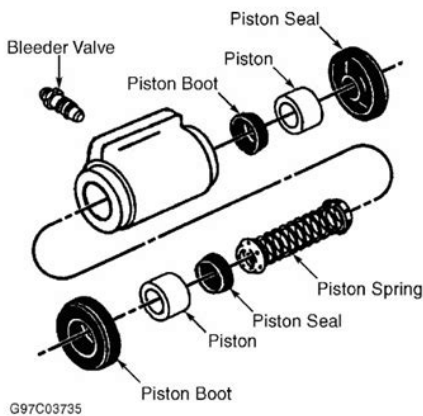

Fig. 11: Exploded View Of Rear Wheel Cylinder (Typical)
Courtesy of GENERAL MOTORS CORP.

TORQUE SPECIFICATIONS

| TORQUE SPECIFICATIONS | |
|--------------------------------------|----------------|
| Application | Ft. Lbs. (N.m) |
| Axle Shaft-To-Hub Nut | 184 (250) |
| Backing Plate Bolts | 103 (140) |
| Brake Cylinder Bolts | 15 (20) |
| Brake Line Fittings (Except To EBCM) | 22 (30) |
| Brake Line Fittings (To EBCM) | 15 (20) |
| Brake Hoses | 15 (20) |
| Banjo Bolts-To-Front Caliper | 37 (50) |