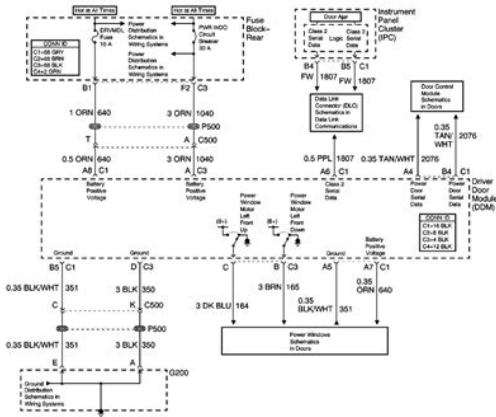

While there is no standard regarding offset crash protection in the United States, and the Silhouette does meet all current federal safety standards, this test showed that GMs new minivans did not do a good job of protecting the driver in such an accident. General Motors responded that the test represented a tiny percentage of real world crashes. Later in the year, the National Highway and Traffic Safety Administration NHTSA ran a new GM minivan into a fixed barrier at 35 mph during official crash testing, and the van scored well for both front seat occupants. If GMs contention is correct, and headon crashes are more common, the Silhouette should protect passengers adequately. But heres the Catch 22; after several GM vehicles performed poorly in NHTSAs sideimpact testing in 1997, the company denounced NHTSAs procedure, claiming it did not adequately correlate with real world crashes. Go figure. While we like the Oldsmobile Silhouette, and find its exterior styling to be the most attractive of the three GM minivans, we cant help but wonder just how crashworthy this model really is. Maybe the newfor1998 sideimpact airbags will help. 1998 Highlights Sideimpact airbags are standard for front seat passengers, and Oldsmobile is building more shortwheelbase vans with dual sliding doors. Front airbags get secondgeneration technology, which results in slower deployment speeds. Replaced with a used 2004 engine. When the next expensive repair comes along I will junk the van and buy a Toyota or Honda. I had to trade it in the week that my extended warranty expired. I was scared to keep it without the warranty. Van left us stranded on 2 out of town family vacations and gave us problems on several others. Dont buy one of these, even though the purchase price may seem like a really good deal! You will be sorry. Easily the worst vehicle I have ever owned, as far as reliability. Read more Read less LOVE this van. We love the lumbar supports in both front seats for those long drives.

<https://infocorrosion.com/images/canon-pixma-ip4700-printer-manual.pdf>