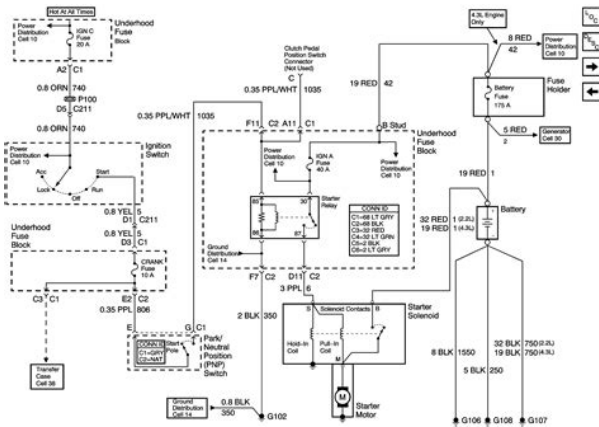

has thought of it. Want a sliding drivers side door. You can get one here. Wish that passengers side sliding door was power operated. Oldsmobile has you covered. Want leather A CD player Separate audio controls for rear passengers. Traction control A powerful V6 engine. Easytounload seats that can be configured in a variety of ways.

<http://afreecountry.com/?q=node/3384>

Its all here, depending on the body style and trim level you select. Silhouette is available in four flavors; regular length threedoor and extended length fourdoor equipped in GS, GL, GLS or Premiere Edition trim levels. All Silhouettes are frontwheel drive, and are powered by a 180horsepower 3.4liter V6 mated to an electronically controlled fourspeed automatic transmission. Dual airbags, side airbags and antilock brakes are standard. GS models come with air conditioning, tilt steering wheel, cruise control, power door locks, power windows and fog lights. Optionally available are traction control, alloy wheels, integrated child seats, leather upholstery, and eightpassenger seating. The GL trim level adds remote keyless entry, a theft deterrent system, power sliding right side door, power seats, and deep tinted glass to the GS equipment list. Next up is the GLS, which adds a touring suspension package, rear climate controls, alloy wheels and rear audio controls to the GL standard equipment roster. A new model appeared in the spring of 1998. Called the Premiere Edition, it comes with nearly every goodie standard, including a combination television and video cassette player for rear seat passengers. The only available options on the Premiere Edition are a towing package, a gold package, On Star communications, and an engine block heater. Weve driven the Silhouette and came away from our ride quite impressed. The van is smooth, powerful, and funtodrive with excellent road feel provided by sharp steering and easily modulated brakes. Our complaints are limited to uncomfortable rear seating and a noticeable amount of cheaplooking plastic inside the cabin. Some of you may have seen the Dateline NBC expose in which several minivans were crashed into a deformable offset barrier at 40 mph.

<http://juanguillermocadena.com/images/canon-pixma-ip4500-printer-user-manual.pdf>