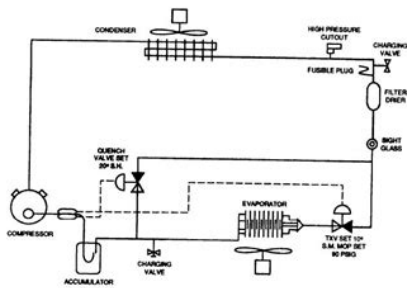

<http://www.bouwdata.net/evenement/boss-br1600cd-manual>

2. Monitors are not calibrated same, item color displayed in photos may be showing slightly different from the real object. Please take the real one as standard. The upgraded groove fits both tray and cup to contain shaved ices, more practical. Designed with an extra protective cover to protect users from splashing ice dice. Specifications Brand Tebru Customer Reviews 5.0 Average Rating 5.0 out of 5 stars 1 reviews 5 stars 1 4 stars 0 3 stars 0 2 stars 0 1 star 0 See all reviews Write a review Most relevant Most helpful Newest to oldest Oldest to newest High to low rating Low to high rating Sort by Average Rating 5.0 out of 5 stars 1 ratings, based on 1 reviews February 14, 2020 Reviewed by Mary Mary Helpful. Ask a question Ask a question If you would like to share feedback with us about pricing, delivery or other customer service issues, please contact customer service directly. So if you find a current lower price from an online retailer on an identical, instock product, tell us and well match it. See more details at Online Price Match. Related Pages Cotton Candy Machines Shop All Ice Makers Ice Cream Makers More Specialty Appliances Portable Ice Makers Frozen Drink Makers All Rights Reserved. To ensure we are able to help you as best we can, please include your reference number Feedback Thank you for signing up. You will receive an email shortly at Here at Walmart.com, we are committed to protecting your privacy. Your email address will never be sold or distributed to a third party for any reason. If you need immediate assistance, please contact Customer Care. Thank you Your feedback helps us make Walmart shopping better for millions of customers. OK Thank you! Your feedback helps us make Walmart shopping better for millions of customers. Sorry. We're having technical issues, but we'll be back in a flash. Done. Please choose a different delivery location. Our payment security system encrypts your information during transmission.

<http://jms-servisni.com/images/carrara-8.5-pro-manual.pdf>